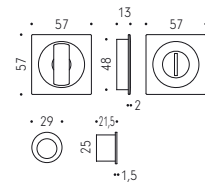

CC 311 BZG

Finishes: C01 - C02 - C03 - C04 - C05 - C06
C07 - C08 - C09 - C10 - C11 - C12

Technicals