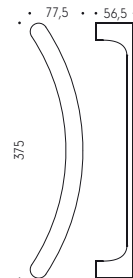

CC 16

Finishes: C01 - C02 - C03 - C04 - C05 - C06
C07 - C08 - C09 - C10 - C11 - C12

Technicals