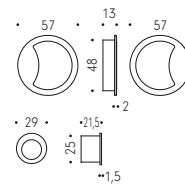

Technicals

One / Due

Colombo Design

Material: Ottone_Brass

Type: Flush handles / Spessore porta da 40 a 52mm
 Door thickness from 40 to 52mm
 Finish: Claret Violet

Finishes

-  (10) C01 White
-  (10) C02 Bronze
-  (10) C03 Black
-  (10) C04 Silver
-  (10) C05 Titan
-  (10) C06 Ocean Blue
-  (10) C07 Strawberry Red
-  (10) C08 Sunset Orange
-  (10) C09 Lemon Yellow
-  (10) C10 Claret Violet
-  (10) C11 Lime Green
-  (10) C12 Capri Blue