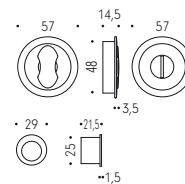

CC 211 BZG
Finishes: C01 - C02 - C03 - C04 - C05 - C06
C07 - C08 - C09 - C10 - C11 - C12

Technical